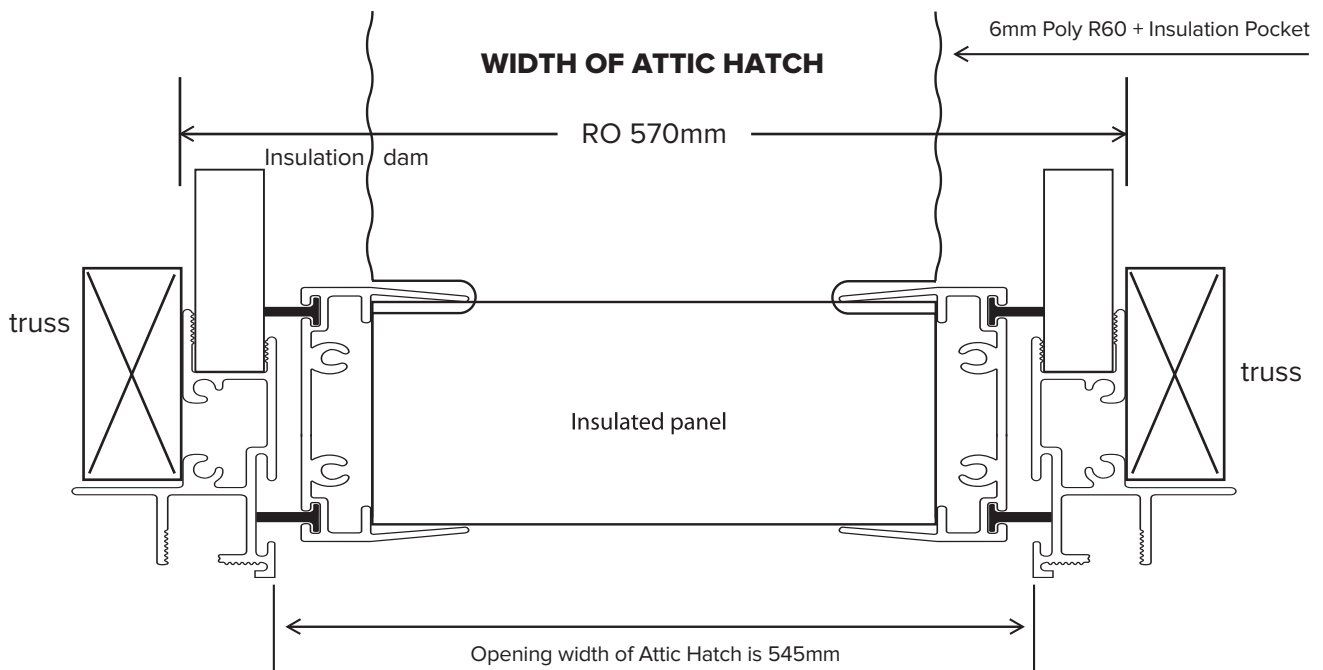

STANDARD ATTIC HATCH SPEC SHEET

RO of Attic Hatch is 570mm x 670mm

 weather stripping

CSA A440 Test Rating - A1 (Single Panel)

CSA A440 Test Rating - A2 (Double Panel)