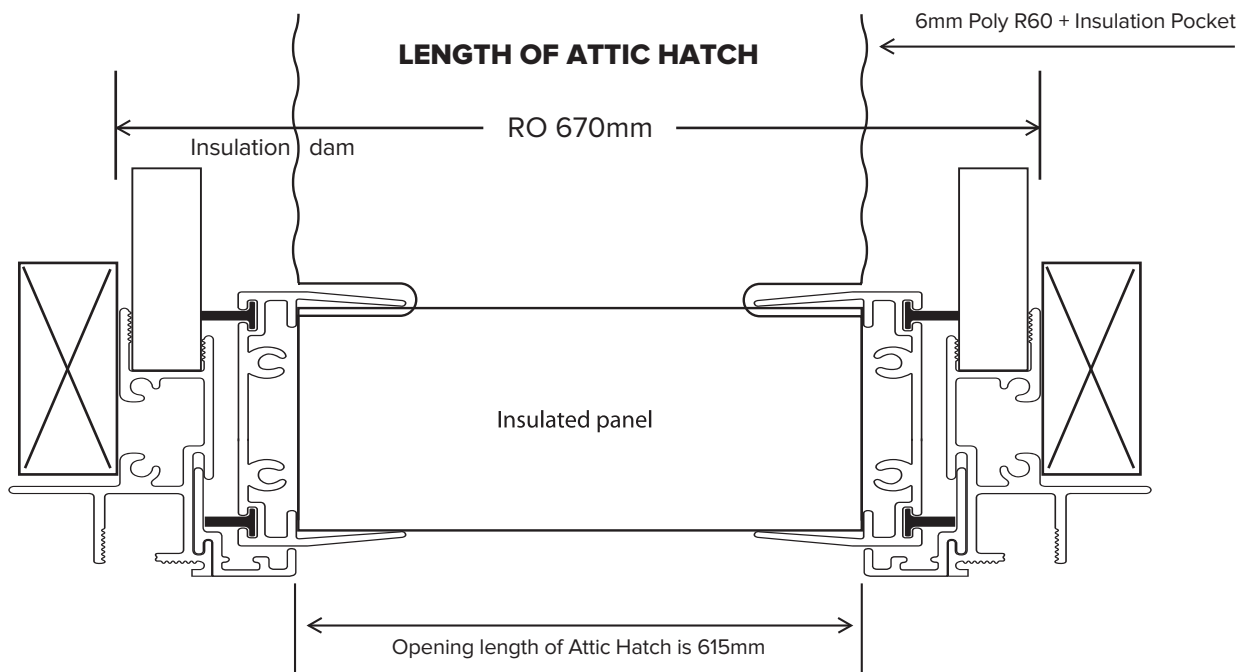

STANDARD ATTIC HATCH SPEC SHEET

RO of Attic Hatch is 570mm x 670mm

 weather stripping

CSA A440 Test Rating - A1 (Single Panel)

CSA A440 Test Rating - A2 (Double Panel)